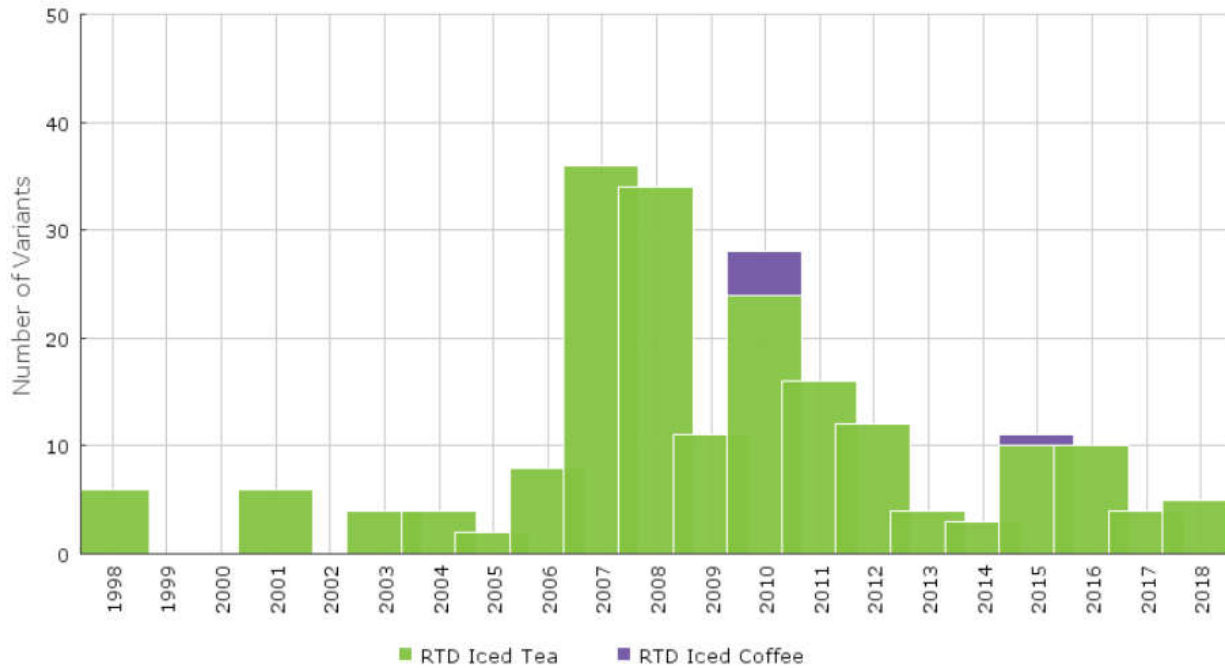

RTD Beverages 2018

North America New Blueberry-Containing RTD Beverages

<p><u>The Healthy Beverage Company</u> USA Oct 2018</p>  <p><u>Lightly Sweetened Super Fruit Flavoured Iced Green Tea</u></p>	<p><u>Blu-Dot Beverage</u> Canada Aug 2018</p>  <p><u>Blueberry Acai Flavoured Green Tea</u></p>	<p><u>Bonappa Beverages</u> USA Jul 2018</p>  <p><u>Raspberry Black Super Tea</u></p>	<p><u>Bonappa Beverages</u> USA Jun 2018</p>  <p><u>Sweetened Black Super Tea</u></p>
--	---	--	--

Lipton
USA
May 2018

Berry Iced Tea with a
Splash of Juice